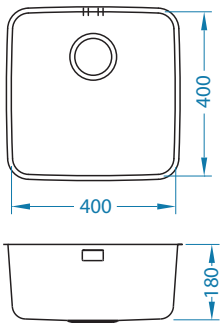

LUNO 30

Size: 400 x 400 mm
Bowl dimensions: 400 x 400 x 180 mm

surface	code	depth	waste Ø 35 mm	installation	packaging
SAT	1129251	180 mm	3 1/2"	/	U sleeve

- bowl depth 180 mm
- bowl radius 40 mm – a great compromise of elegance and functionality
- aesthetically concealed overflow
- above average deep bowl - 180 mm
- type of installation - undermount (U)
- installation into countertops made from water-resistant materials – stone, composite, waterproof wood
- round waste outlet – Ø 90 mm